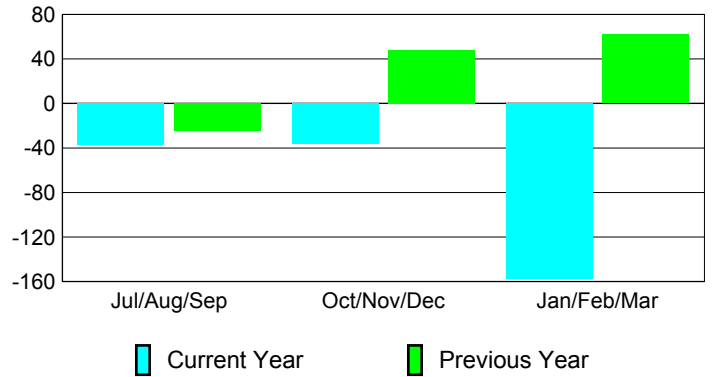

Comparison of Membership Gain/Loss

Current Year Compared to the Previous Year