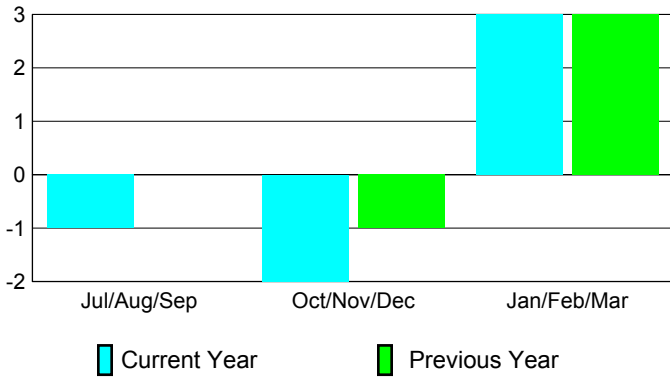

Comparison of Club Gain/Loss

Current Year Compared to the Previous Year