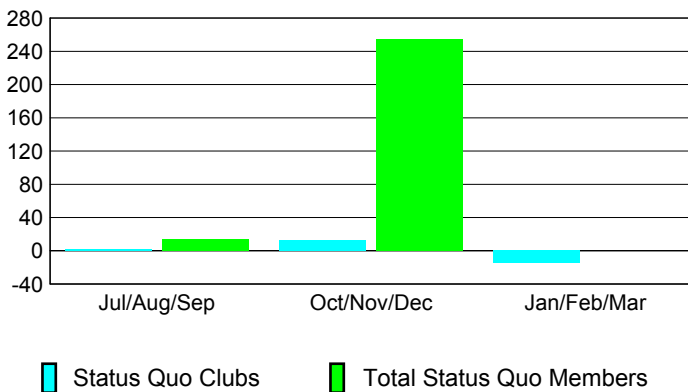

### Clubs 2007-2008

Month	New Club	Actual New	Actual Dropped	Gain/Loss of	Gain/Loss of
	Goal	New Clubs	Dropped Clubs	Clubs	Clubs
Jul/Aug/Sep	0	0	-1	-1	0
Oct/Nov/Dec	0	0	-2	-2	-1
Jan/Feb/Mar	0	0	3	3	3
<b>Totals</b>	<b>0</b>	<b>0</b>	<b>0</b>	<b>0</b>	<b>2</b>

### Club Results 2008-2009

Goal, New, Dropped, Gain/Loss

### Comparison of Club Gain/Loss

Current Year Compared to the Previous Year

### YTD Status Quo Clubs 2008-2009

Status Quo Clubs Compared to Status Quo Members