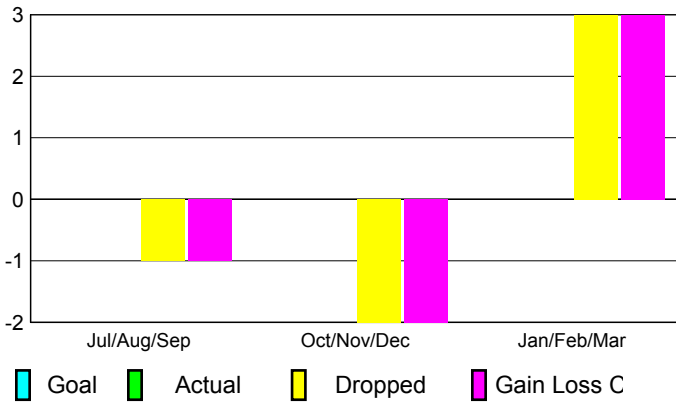

2008-2009 GMT Quarterly Report for District (or Undistricted) **District B 4**

GMT: **PEDRO A BOTELLO ORTIZ**

Location: **MEXICO**

GMT CA: **3**

CLUBS

Club Results 2008-2009

Clubs 2007-2008

Month	New Club	Actual New	Actual Dropped	Gain/Loss of	Gain/Loss of
	Goal	New Clubs	Dropped Clubs	Clubs	Clubs
Jul/Aug/Sep	0	0	-1	-1	0
Oct/Nov/Dec	0	0	-2	-2	-1
Jan/Feb/Mar	0	0	3	3	3
Totals	0	0	0	0	2

Club Results 2008-2009

Goal, New, Dropped, Gain/Loss